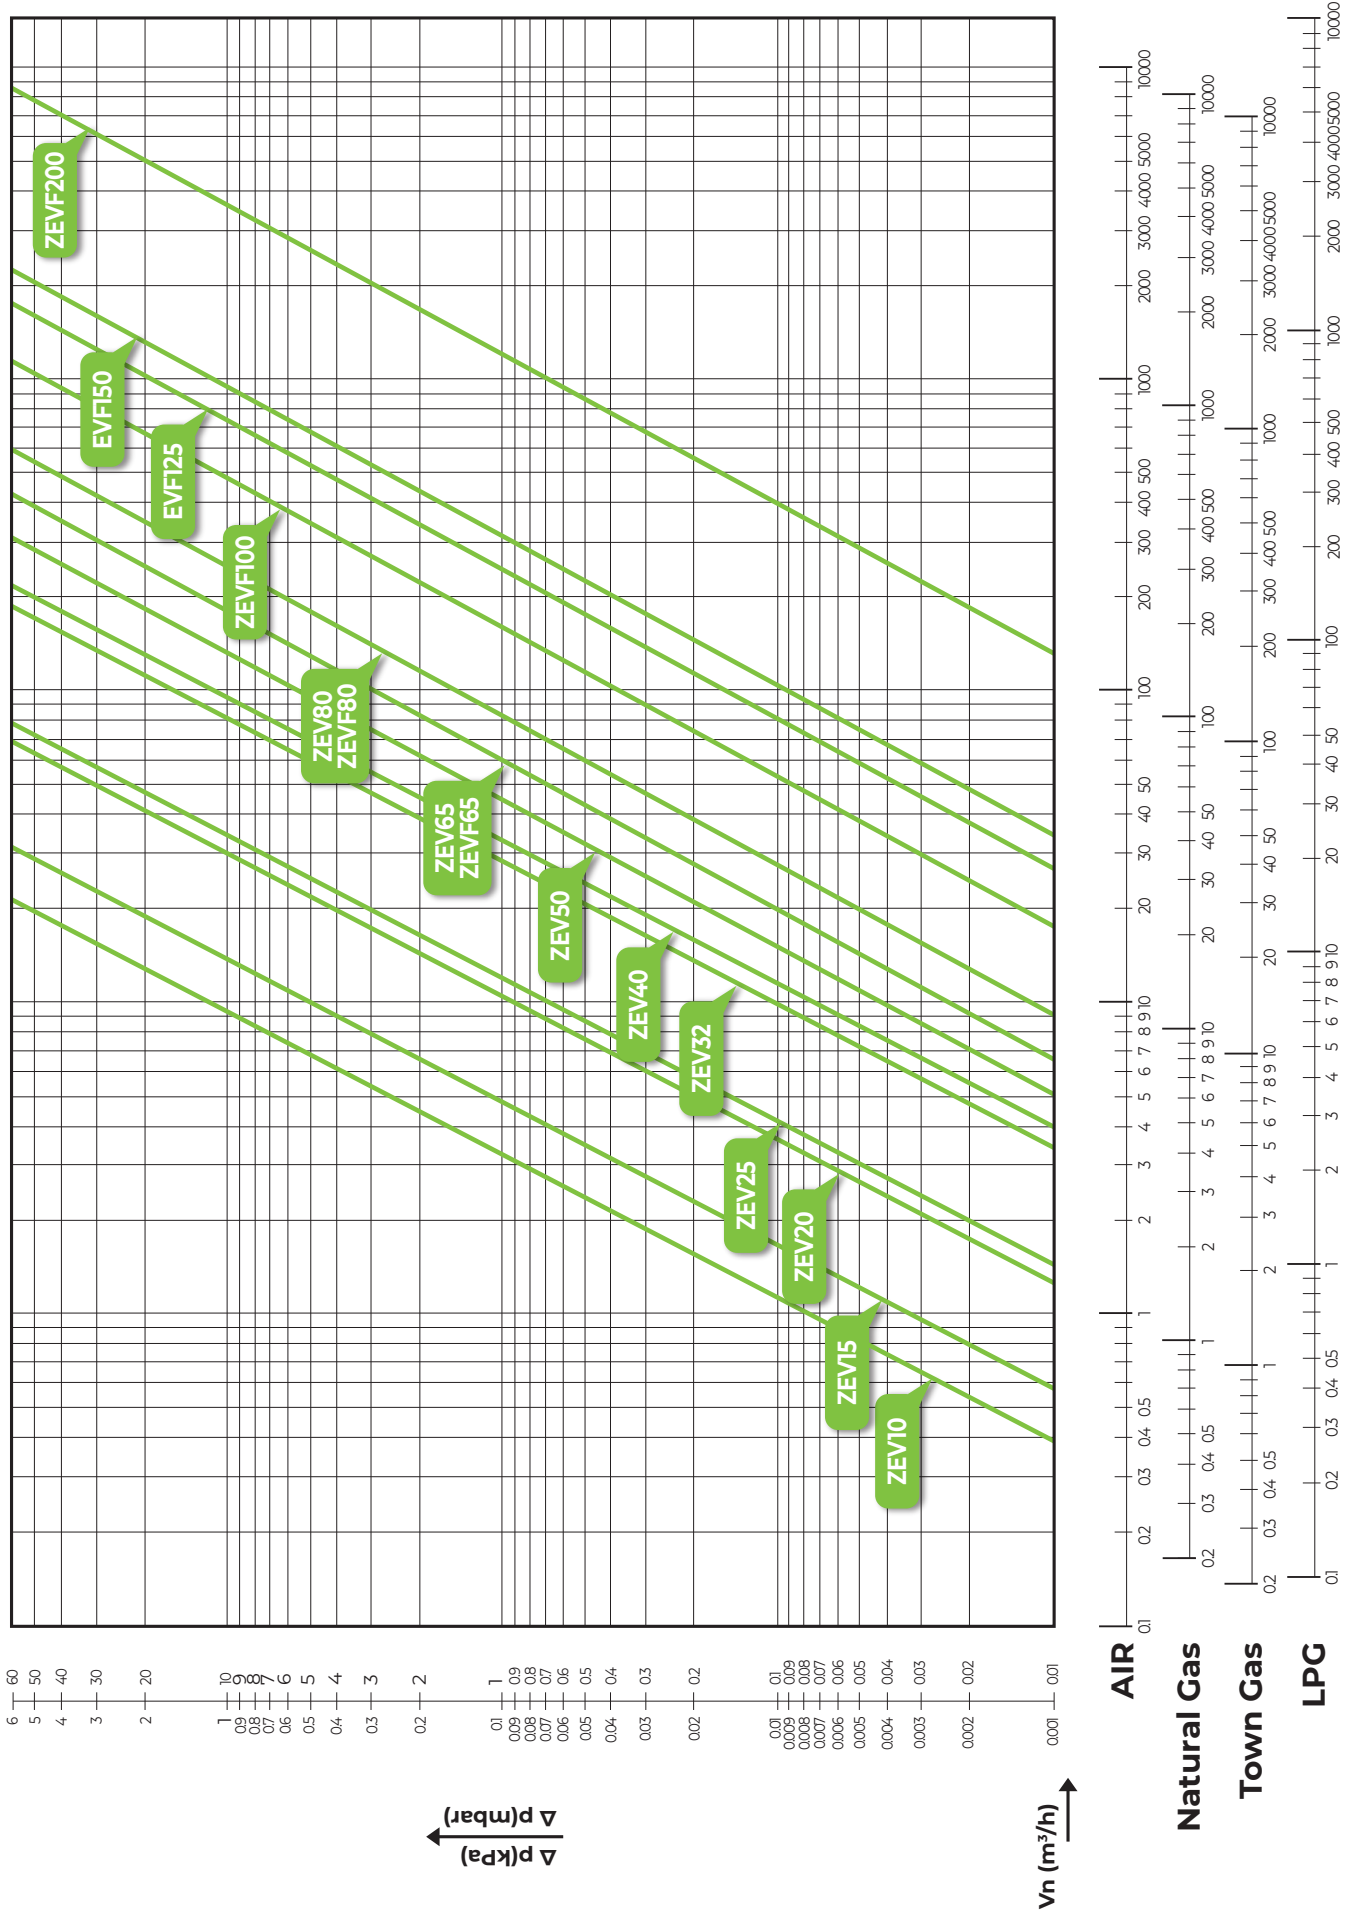

# SELECTION CHART

CHART APPLIES TO ZEV, ZEVR, ZEVS AND ZEVM GAS SOLENOID VALVES

Terms and Conditions apply. Please visit the website for our full Terms and Conditions. Products are shown for illustration purposes only. Prices correct at time of going to press. Offers are subject to availability. E&OE.