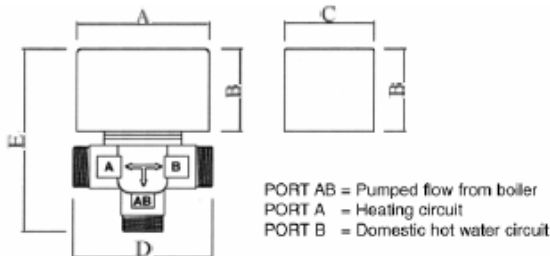

INSTRUCTION SHEET

ZVM range 3-port spring return mid-position valves

The fitting and wiring instructions should be read before fitting the valve

FITTING:

When connecting to pipe work do not use the actuator for leverage. Valves should be held by wrench flats on body. Place the AUTO/MAN lever in the MAN position when filling, venting or draining the system

MOUNTING OPTIONS:

The valve may be mounted vertically, or horizontally but should not be mounted so that valve head is below the horizontal level of the pipe work
Do NOT over tighten

TYPE NUMBERS AND SIZES

ZVM22	22mm compression
ZVM28	28mm compression
ZVM3/4	3/4" BSP (3/4" compression upon request)
ZVM1	1" BSP (1" compression upon request)

ALL DIMENSIONS IN MM

ZVM22	A = 87 B = 55 C = 60 D = 112 E = 133
ZVM28	A = 87 B = 55 C = 60 D = 117 E = 137
ZVM3/4	A = 87 B = 55 C = 60 D = 94 E = 124
ZVM1	A = 87 B = 55 C = 60 D = 94 E = 124

The system must be appropriately fused.

TECHNICAL DATA

Voltage: 230Vac
 Power consumption: 6W
 Cable length: 1 metre, 5 core
 Fluid temperature: +5 to +88°C
 Max ambient temperature: +52°C

WIRES

White – Heating on Blue - neutral
 Grey – Hot water off Green/Yellow – earth
 Orange – Hot water boiler pump live