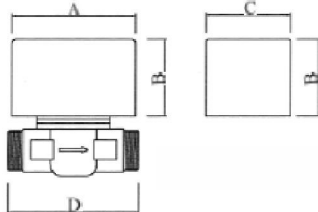

ZV22**ZV3/4****2-PORT
ZONE VALVE****ZV28****ZV1****INSTRUCTION SHEET**

ZV range 2-port spring return motorised zone valves with an auxiliary switch

The fitting and wiring instructions should be read before fitting the valve

TYPE NUMBERS AND SIZES:

ZV22 22mm compression

ZV28 28mm compression

ZV3/4 3/4" BSP
(3/4" compression upon request)ZV1 1" BSP
(1" compression upon request)**ALL DIMENSIONS IN MM**ZV22 A = 87 B = 55
C = 60 D = 112ZV28 A = 87 B = 55
C = 60 D = 117ZV3/4 A = 87 B = 55
C = 60 D = 94ZV1 A = 87 B = 55
C = 60 D = 94**APPLICATION**