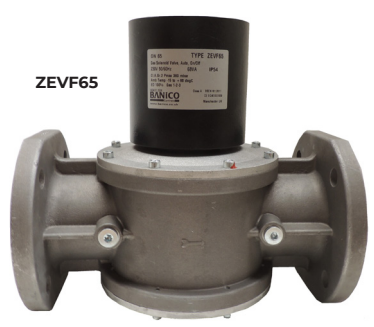

ZEV20

ZEV50

ZEVF65

ZEV15 (double)

ZEVF100

AUTOMATIC ON/OFF

Class A. EN161 & DIN3391 to 3394, normally closed.

ZVG8	1/4"	BSP	230 Vac	£46.00
ZEV10	3/8"	BSP	230 Vac	£58.00
ZEV15	1/2"	BSP	230 Vac	£62.00
ZEV20	3/4"	BSP	230 Vac	£85.00
ZEV25	1"	BSP	230 Vac	£95.00
ZEV32	1 1/4"	BSP	230 Vac	£149.00
ZEV40	1 1/2"	BSP	230 Vac	£154.00
ZEV49	2"	BSP	230 Vac	£175.00
ZEV50	2"	BSP	230 Vac	£210.00
ZEV65	2 1/2"	BSP	230 Vac	£320.00
ZEV80	3"	BSP	230 Vac	£350.00
ZEVF65	65mm (2 1/2")	flanged PN16	230 Vac	£440.00
ZEVF80	80mm (3")	flanged PN16	230 Vac	£490.00
ZEVF100	100mm (4")	flanged PN16	230 Vac	£860.00
ZEVF125	125mm (5")	flanged PN16	230 Vac	£1,700.00
ZEVF150	150mm (6")	flanged PN16	230 Vac	£1,800.00
ZEVF200	200mm (8")	flanged PN16	230 Vac	£2,100.00

AUTOMATIC ON/OFF HIGH PRESSURE 6 BAR

EVC620	3/4"	BSP	230 Vac	£100.00
EVC625	1"	BSP	230 Vac	£113.00

VOLTAGE OPTIONS

110 VAC 50/60 Hz

(3/8") ZEV10-110 to (3") ZEVF100-110

24 VAC 50/60 Hz

(3/8") ZEV10-24AC to (3") ZEVF100-24AC

24 VDC

(3/8") ZEV10-24DC to (3") ZEVF100-24DC

12 VDC

(3/8") ZEV10-12DC to (3") ZEVF80-12DC

WEATHER PROOF to IP65

(3/8") ZEV10-IP65 to (8") ZEVF200-IP65

just add 10% to each

Need Some Help? GET IN CONTACT: