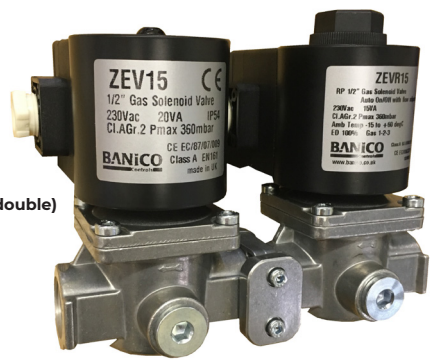

ZEV20

ZEV50

ZEVF65

ZEV15 (double)

ZEVF100

AUTOMATIC ON/OFF

Class A. EN161 & DIN3391 to 3394, normally closed.

ZVG8	1/4"	BSP	230 Vac	£46.00
ZEV10	3/8"	BSP	230 Vac	£58.00
ZEV15	1/2"	BSP	230 Vac	£62.00
ZEV20	3/4"	BSP	230 Vac	£85.00
ZEV25	1"	BSP	230 Vac	£95.00
ZEV32	1 1/4"	BSP	230 Vac	£149.00
ZEV40	1 1/2"	BSP	230 Vac	£154.00
ZEV49	2"	BSP	230 Vac	£175.00
ZEV50	2"	BSP	230 Vac	£210.00
ZEV65	2 1/2"	BSP	230 Vac	£320.00
ZEV80	3"	BSP	230 Vac	£350.00
ZEVF65	65mm (2 1/2")	flanged PN16	230 Vac	£440.00
ZEVF80	80mm (3")	flanged PN16	230 Vac	£490.00
ZEVF100	100mm (4")	flanged PN16	230 Vac	£860.00
ZEVF125	125mm (5")	flanged PN16	230 Vac	£1,700.00
ZEVF150	150mm (6")	flanged PN16	230 Vac	£1,800.00
ZEVF200	200mm (8")	flanged PN16	230 Vac	£2,100.00

AUTOMATIC ON/OFF HIGH PRESSURE 6 BAR

EVC620	3/4"	BSP	230 Vac	£100.00
EVC625	1"	BSP	230 Vac	£113.00

VOLTAGE OPTIONS

110 VAC 50/60 Hz

(3/8") ZEV10-110 to (3") ZEVF100-110

24 VAC 50/60 Hz

(3/8") ZEV10-24AC to (3") ZEVF100-24AC

24 VDC

(3/8") ZEV10-24DC to (3") ZEVF100-24DC

12 VDC

(3/8") ZEV10-12DC to (3") ZEVF80-12DC

WEATHER PROOF to IP65

(3/8") ZEV10-IP65 to (8") ZEVF200-IP65

just add 10% to each

Need Some Help? GET IN CONTACT: