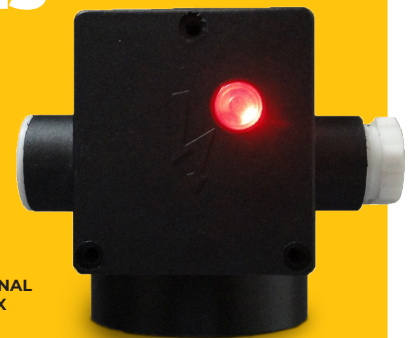

OPTIONS

TERMINAL BOX

VALVES WITH VISUAL INDICATOR

This visual indicator is available with all ZEV RANGE and SIZES

just add 10%